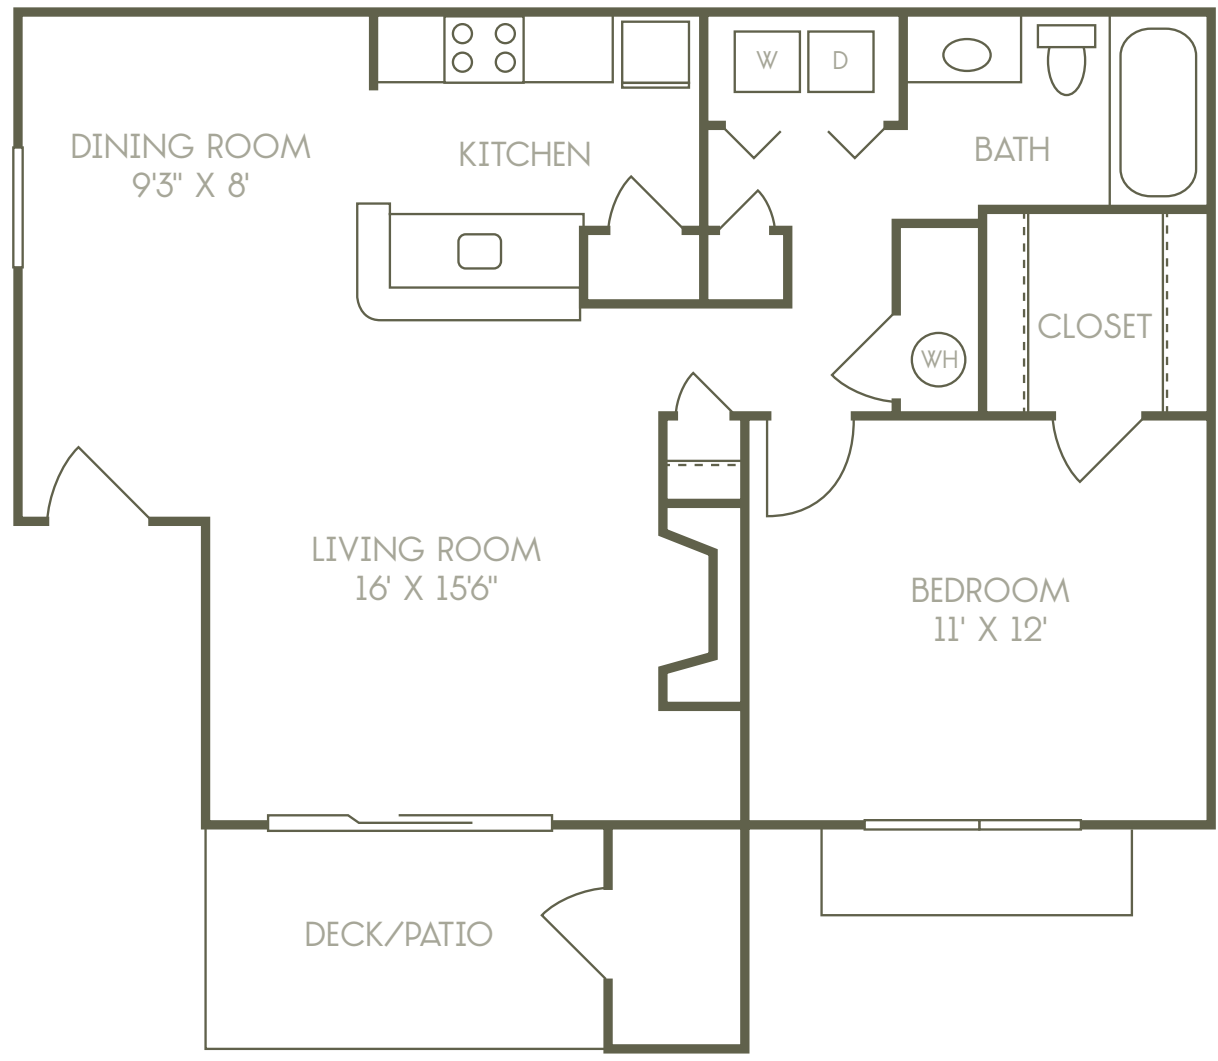

AUREA STATION

APARTMENT HOMES

8625 Winter Oaks Lane • Charlotte, NC 28210
704.554.7078 • AureaStation.com

A1
1 Bedroom • 1 Bathroom
715 Square Feet

*Square footages are approximate and may vary per apartment.

AUREA STATION

APARTMENT HOMES

8625 Winter Oaks Lane • Charlotte, NC 28210
704.554.7078 • AureaStation.com

A2
1 Bedroom • 1 Bathroom
835 Square Feet

*Square footages are approximate and may vary per apartment.

AUREA STATION

APARTMENT HOMES

8625 Winter Oaks Lane • Charlotte, NC 28210
704.554.7078 • AureaStation.com

B1
2 Bedroom • 1 Bathroom
1,089 Square Feet

*Square footages are approximate and may vary per apartment.