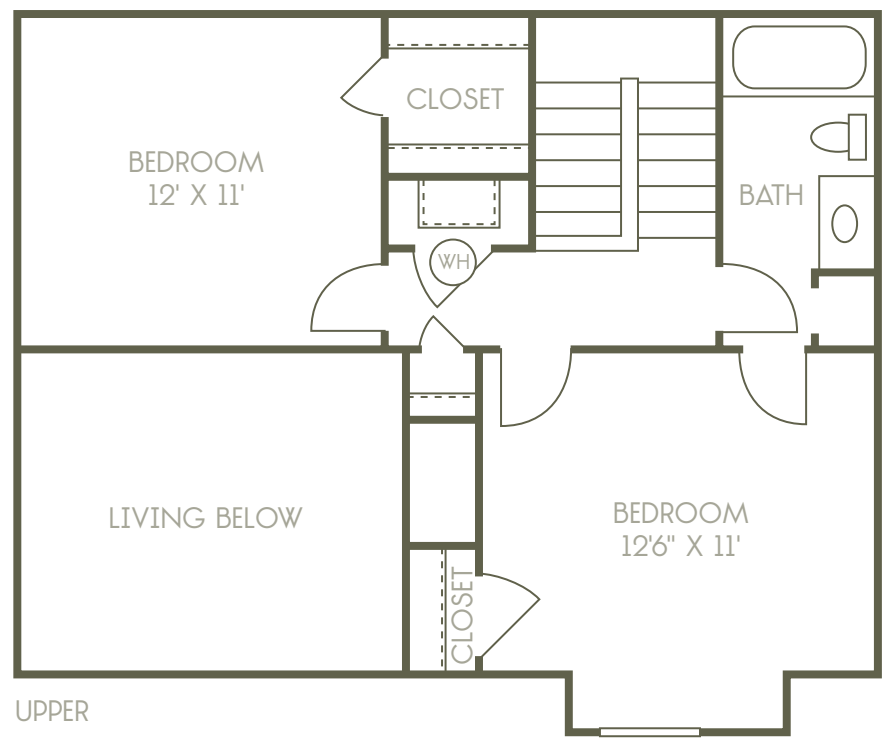

AUREA STATION

APARTMENT HOMES

8625 Winter Oaks Lane • Charlotte, NC 28210
704.554.7078 • AureaStation.com