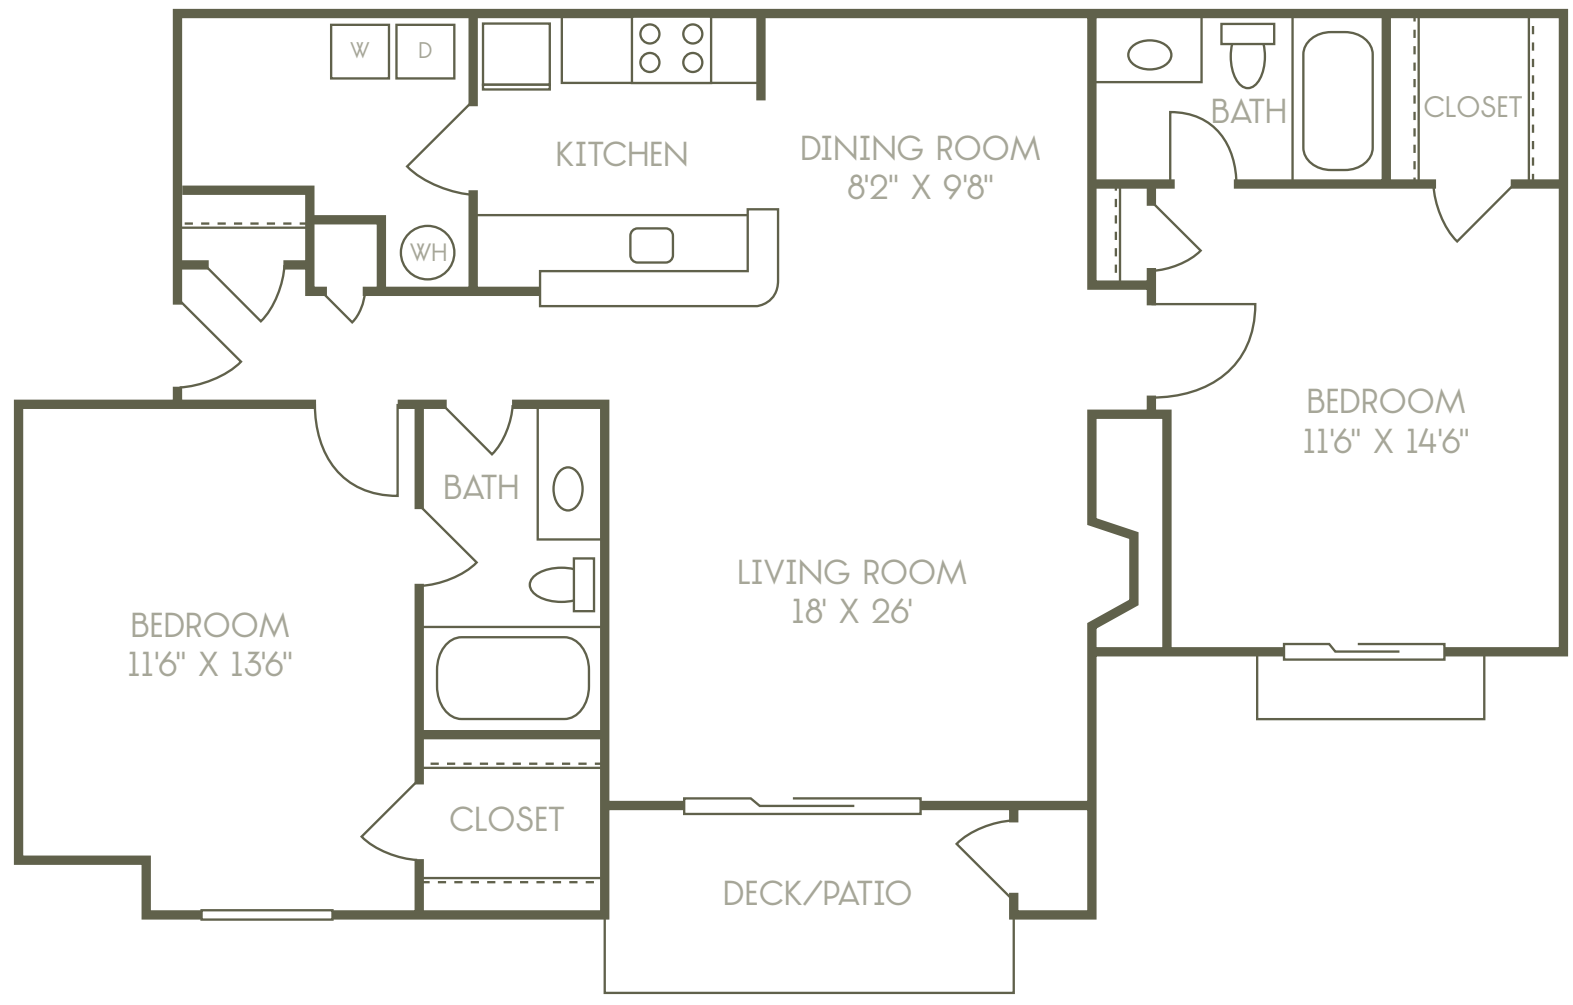

AUREA STATION

APARTMENT HOMES

8625 Winter Oaks Lane • Charlotte, NC 28210
704.554.7078 • AureaStation.com

B3
2 Bedroom • 2 Bathroom
1,096 Square Feet

*Square footages are approximate and may vary per apartment.