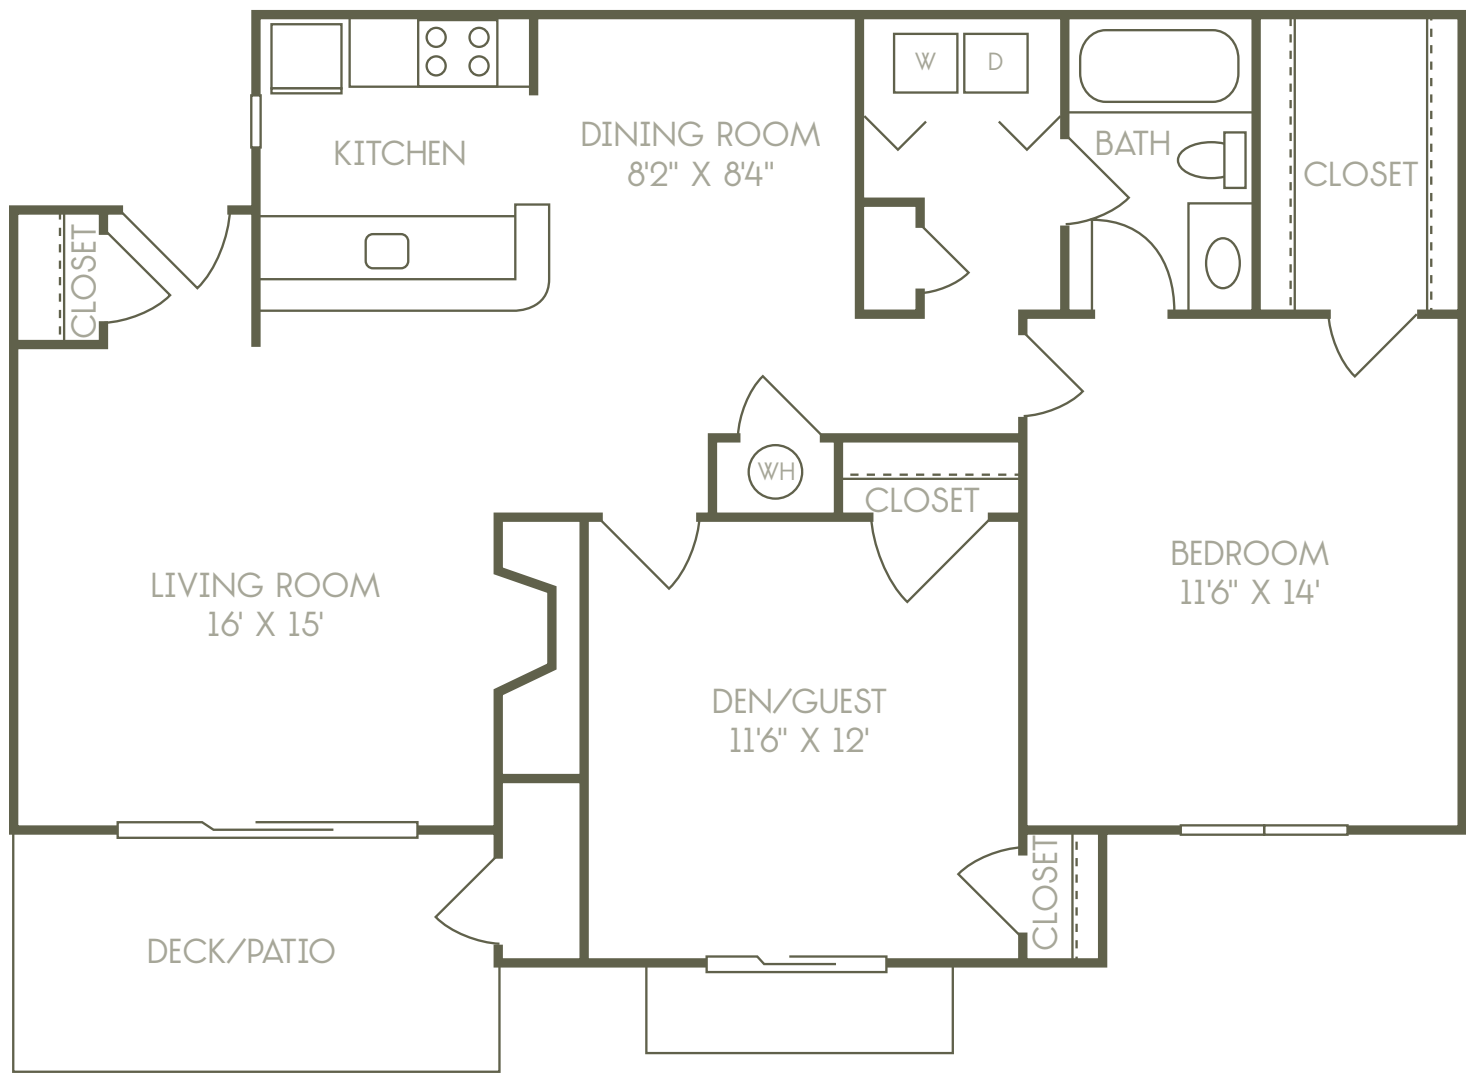

AUREA STATION

APARTMENT HOMES

8625 Winter Oaks Lane • Charlotte, NC 28210
704.554.7078 • AureaStation.com

A1
1 Bedroom • 1 Bathroom
715 Square Feet

*Square footages are approximate and may vary per apartment.

AUREA STATION

APARTMENT HOMES

8625 Winter Oaks Lane • Charlotte, NC 28210
704.554.7078 • AureaStation.com

A2
1 Bedroom • 1 Bathroom
835 Square Feet

*Square footages are approximate and may vary per apartment.

AUREA STATION

APARTMENT HOMES

8625 Winter Oaks Lane • Charlotte, NC 28210
704.554.7078 • AureaStation.com

B1
2 Bedroom • 1 Bathroom
1,089 Square Feet

*Square footages are approximate and may vary per apartment.

AUREA STATION

APARTMENT HOMES

8625 Winter Oaks Lane • Charlotte, NC 28210
 704.554.7078 • AureaStation.com

B2
 2 Bedroom • 1 Bathroom
 1,090 Square Feet

*Square footages are approximate and may vary per apartment.