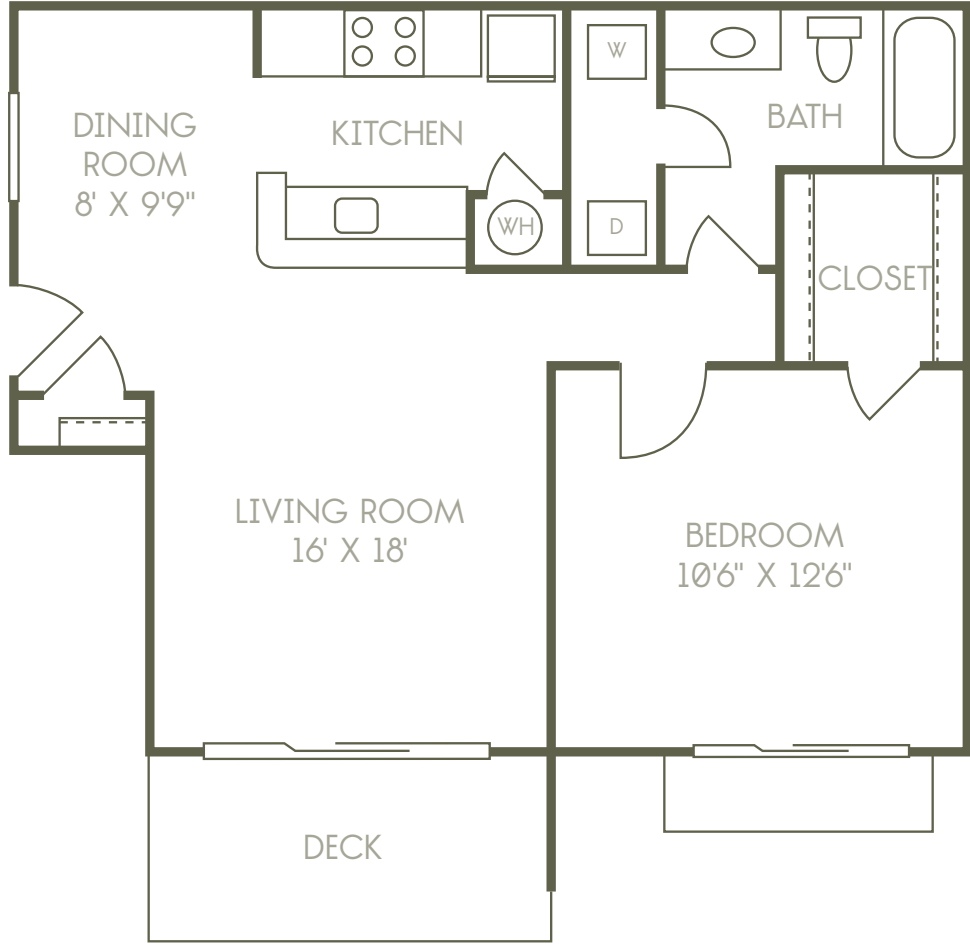

AUREA STATION

APARTMENT HOMES

8625 Winter Oaks Lane • Charlotte, NC 28210
704.554.7078 • AureaStation.com

A1
1 Bedroom • 1 Bathroom
715 Square Feet

*Square footages are approximate and may vary per apartment.

AUREA STATION

APARTMENT HOMES

8625 Winter Oaks Lane • Charlotte, NC 28210
704.554.7078 • AureaStation.com

A2
1 Bedroom • 1 Bathroom
835 Square Feet

*Square footages are approximate and may vary per apartment.

AUREA STATION

APARTMENT HOMES

8625 Winter Oaks Lane • Charlotte, NC 28210
704.554.7078 • AureaStation.com

B1
2 Bedroom • 1 Bathroom
1,089 Square Feet

*Square footages are approximate and may vary per apartment.