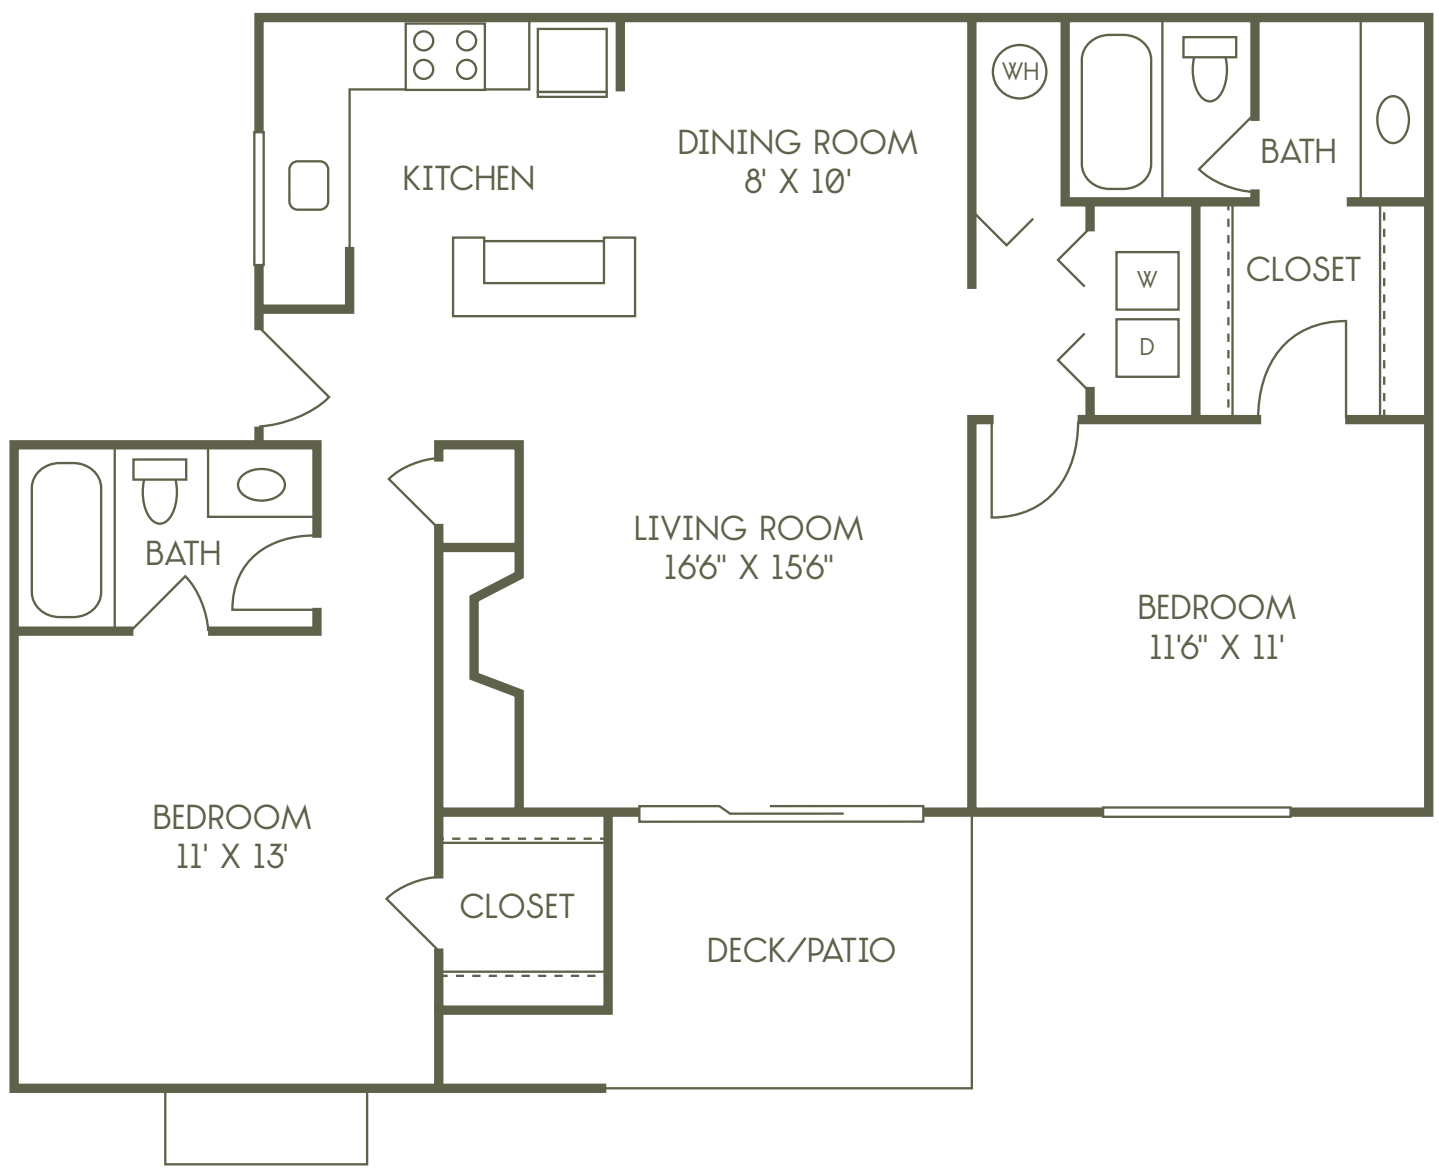

AUREA STATION

APARTMENT HOMES

8625 Winter Oaks Lane • Charlotte, NC 28210
704.554.7078 • AureaStation.com

B1
2 Bedroom • 1 Bathroom
1,089 Square Feet

*Square footages are approximate and may vary per apartment.

AUREA STATION

APARTMENT HOMES

8625 Winter Oaks Lane • Charlotte, NC 28210
 704.554.7078 • AureaStation.com

B2
 2 Bedroom • 1 Bathroom
 1,090 Square Feet

*Square footages are approximate and may vary per apartment.