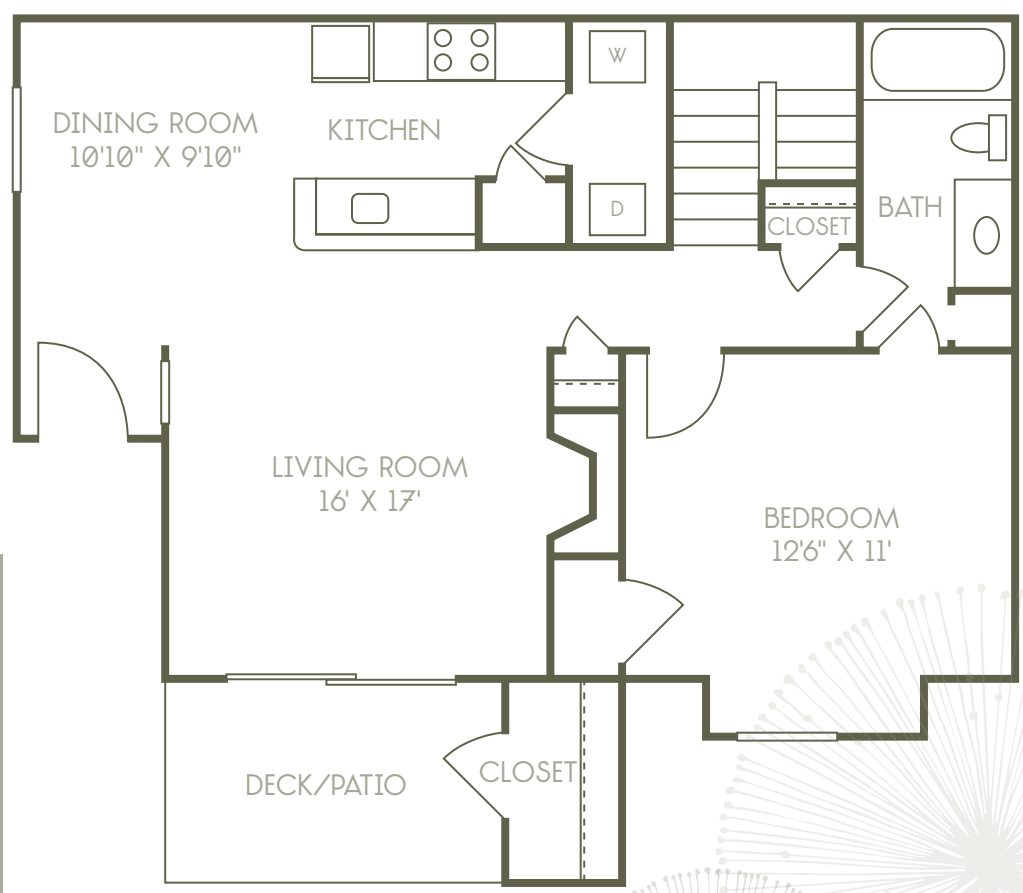

LOWER

C2
3 Bedroom • 2 Bathroom
1,240 Square Feet

*Square footages are approximate and may vary per apartment.