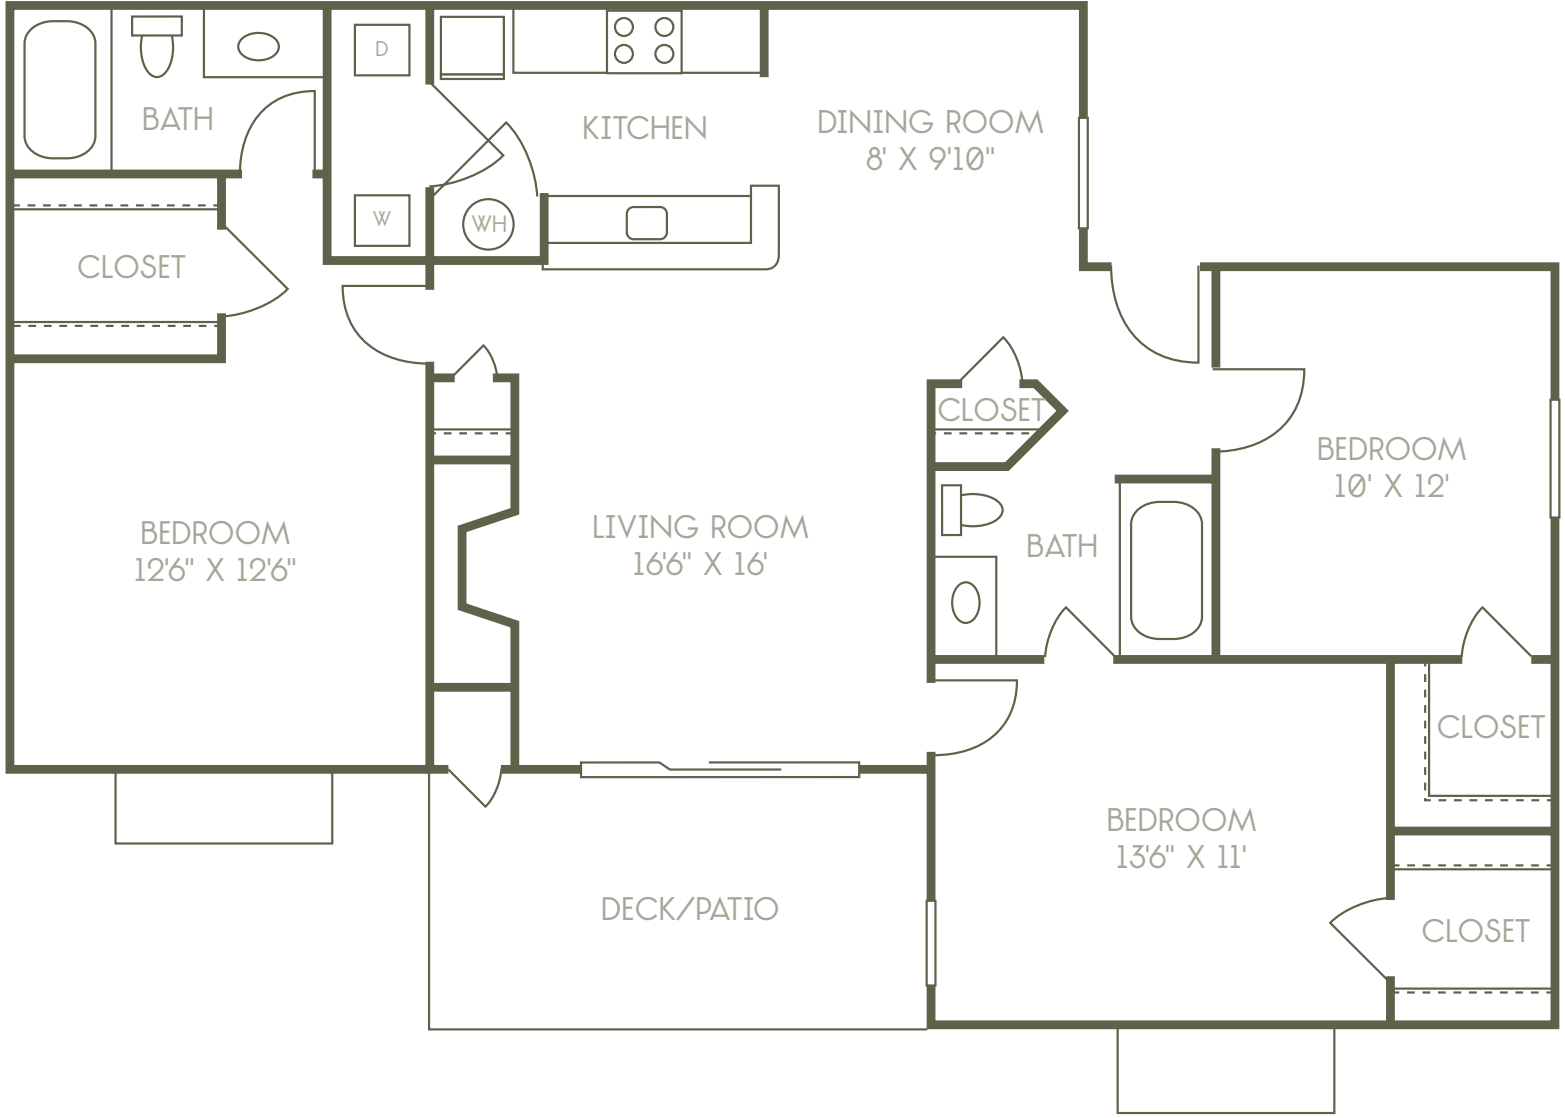

UPPER

C1
3 Bedroom • 2 Bathroom
1,198 Square Feet

*Square footages are approximate and may vary per apartment.